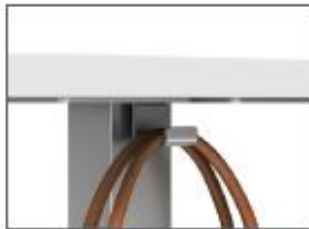

## Dimensions

- Worksurface: 19" W x 12" D
- Height 25.94"
- Base plate dimensions: 19" x 12"

Pencil Groove

Tech Cradle

Standard bag hook under surface